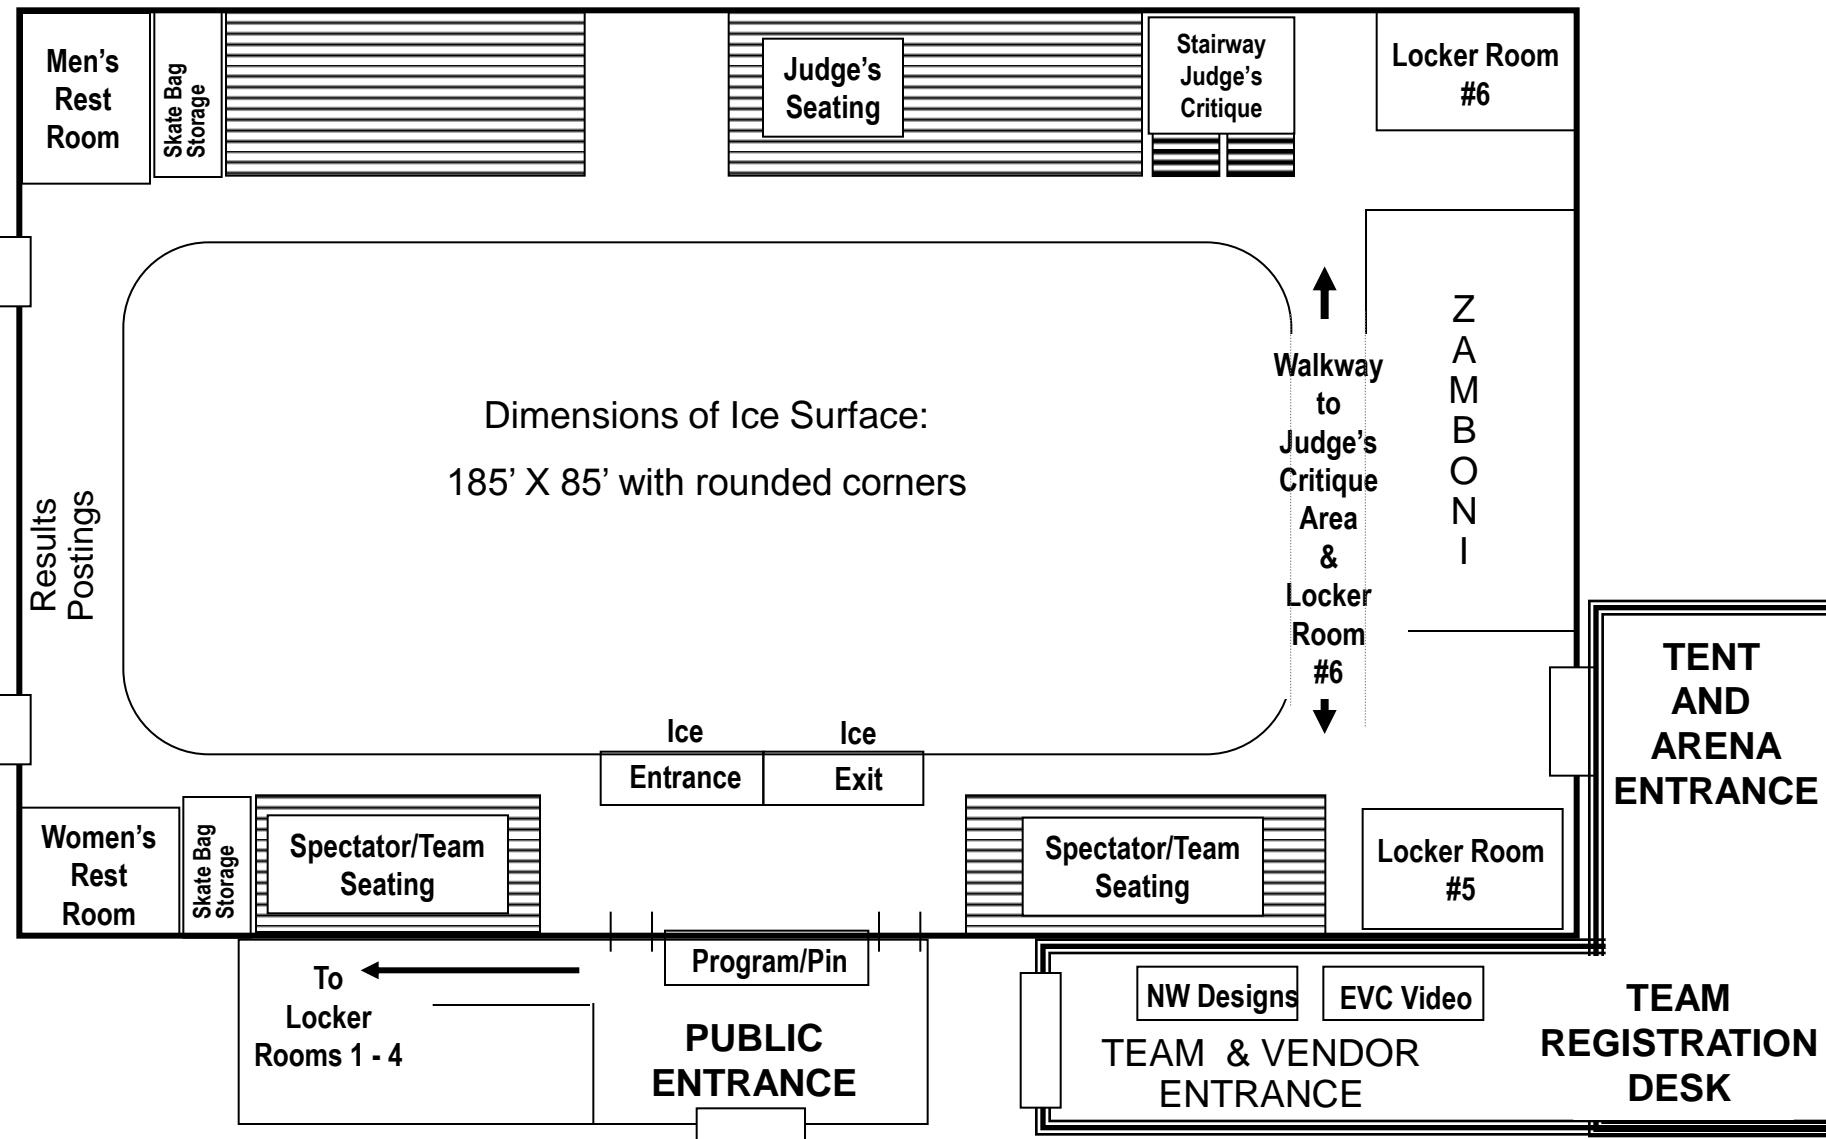

↑ To Parking at PCIS School  
 Long Pond Rd.  
 ↓

**Free Parking**

- ★ Armstrong Arena parking available for officials, handicap, buses and team drop off ONLY
- ★ General Public Parking adjacent to arena (next driveway) at school (PCIS at 117 Long Pond Rd)